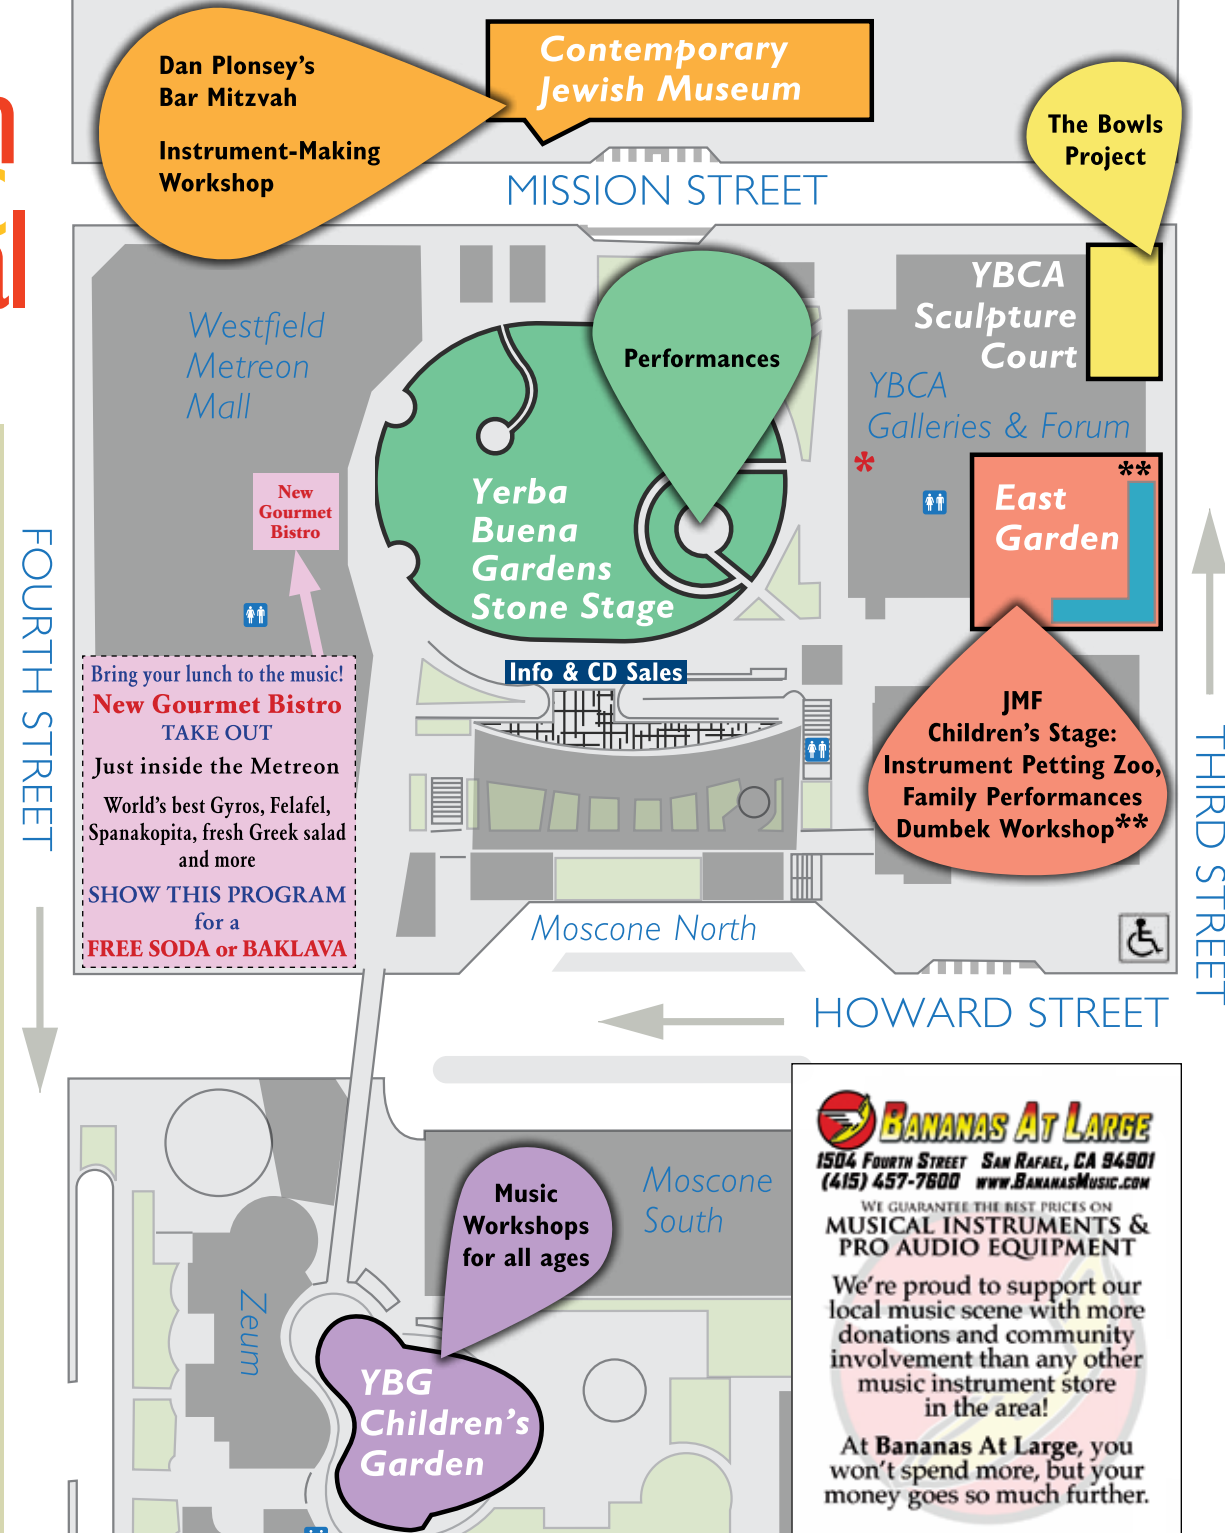

Video Leonard Levy

Bring your lunch to the music!
New Gourmet Bistro
TAKE OUT
Just inside the Metreon
World's best Gyros, Felafel, Spanakopita, fresh Greek salad and more
SHOW THIS PROGRAM for a **FREE SODA or BAKLAVA**